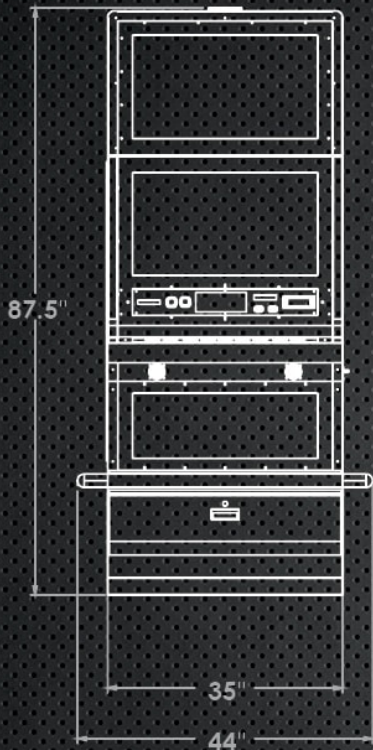

## KEY FEATURES

- 32" high resolution displays.
- Custom laminate / black powder standard.
- ATI compatible themes / Gen 7 provided by operator.
- Bench seating chair provider.
- Optional dynamic button panel.
- Custom base provided
- Custom Plating / black plating standard.
- Custom belly logo / theme logo standard.
- Square or round top.
- Multi game compatible.

## GAME DIMENSIONS

CABINET